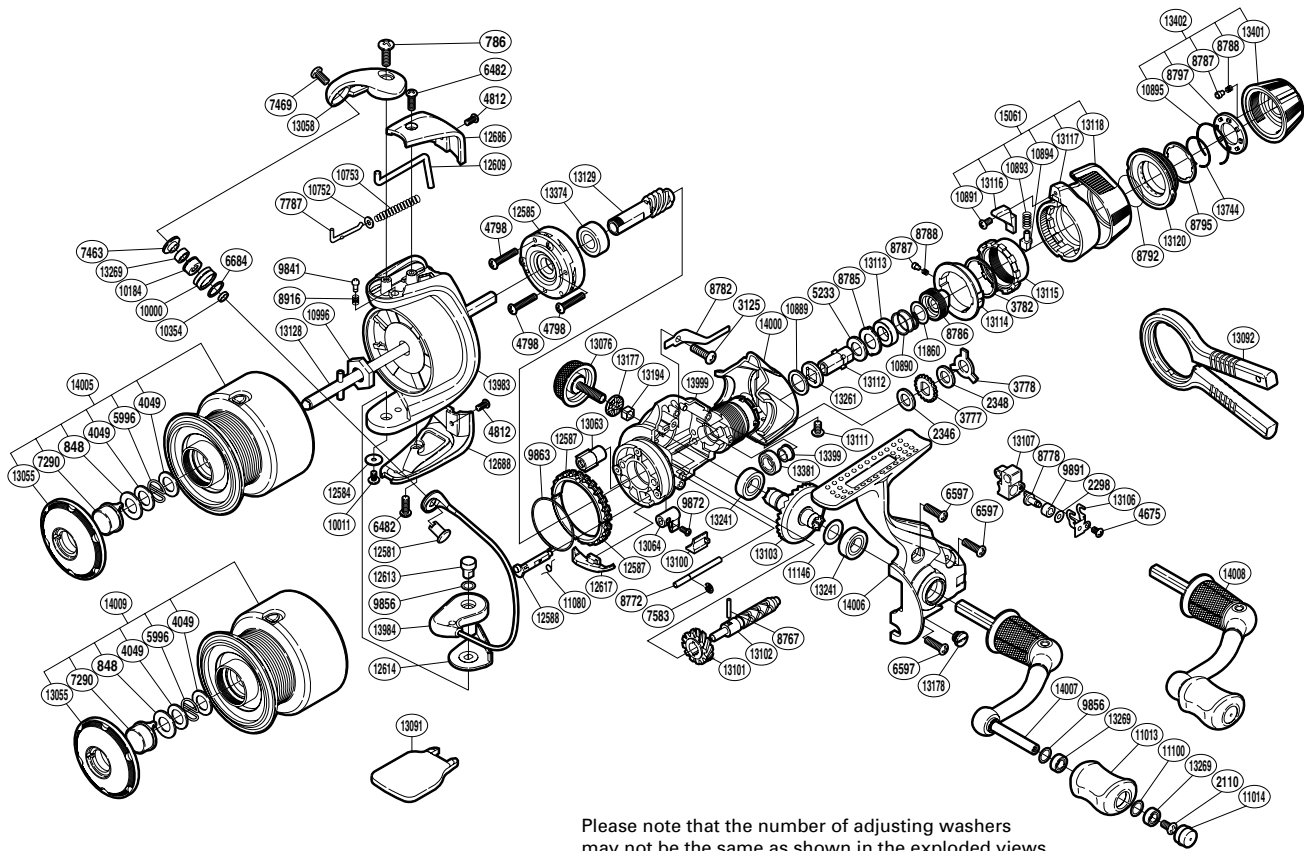

SHIMANO

BIOMASTER A-RB

BIO-3000SRA

(1SH153100G)

Please note that the number of adjusting washers may not be the same as shown in the exploded views. (Adjustment will vary with each individual product.)

Part No.	Description	Part No.	Description	Part No.	Description
RD 0786	Screw	RD 9891	Oscillating Slider Bushing	RD13106	Oscillating Slider Retainer
RD 0848	Washer	RD10000	Line Roller	RD13107	Oscillating Slider
RD 2110	Screw	RD10011	Screw	RD13111	Screw
RD 2298	Spacer	RD10184	Line Roller Bushing	RD13112	Drag Shaft A
RD 2346	Drag Washer	RD10354	Bearing Spacer	RD13113	Drag Collar
RD 2348	Drag Washer	RD10752	Spring Guide A Support	RD13114	Lever Click Gear
RD 3125	Screw	RD10753	Bail Spring	RD13115	Fightin' Pressure Screw
RD 3777	Click Gear	RD10889	Drag Washer	RD13116	Fightin' Lever Inner B
RD 3778	Eared Washer	RD10890	Drag Coil Spring	RD13117	Fightin' Lever Inner A
RD 3782	Fightin' Pressure Screw Washer	RD10891	Screw	RD13118	Fightin' Lever Outer
RD 4049	Washer	RD10893	Position Pin Spring	RD13120	Drag Programmer B
RD 4675	Screw	RD10894	Lever Position Pin	RD13128	Main Shaft
RD 4798	Screw	RD10895	Click Plate Retainer	RD13129	Pinion Gear
RD 4812	Screw	RD10996	Rotor Nut	RD13177	Handle Screw Cap Spacer
RD 5233	Drag Washer	RD11013	Handle Knob	RD13178	Oil Cap
RD 5996	Locking Spring	RD11014	Handle Knob Seal	RD13194	Handle Screw Lock
RD 6482	Screw	RD11080	Anti-Reverse Cam Spring	RD13241	Ball Bearing
RD 6597	Screw	RD11100	Washer	RD13261	Drag Shaft B
RD 6684	Line Roller Spacer	RD11146	Washer	RD13269	Ball Bearing
RD 7290	Push Button	RD11860	Washer	RD13374	Ball Bearing
RD 7463	Line Roller Washer	RD12581	Line Roller Support	RD13381	Ball Bearing
RD 7469	Screw	RD12584	Washer	RD13399	Drag Shaft C
RD 7583	E Lock	RD12585	Roller Clutch Assembly	RD13401	Drag Programmer A
RD 7787	Bail Spring Guide A	RD12587	Friction Ring	RD13402	Drag Programmer Assembly
RD 8767	Worm Shaft Pin	RD12588	Anti-Reverse Cam	RD13744	Drag Knob Retainer
RD 8772	Oscillating Guide	RD12609	Bail Trip Lever	RD13983	Rotor
RD 8778	Oscillating Pawl	RD12613	Bail Hold Support Shaft	RD13984	Bail Assembly
RD 8782	Drag Click	RD12614	Bail Hold Support Spacer	RD13999	Body
RD 8785	Eared Washer	RD12617	Bail Trip Strike	RD14000	Rear Protector
RD 8786	Pressure Screw	RD12686	Bail Spring Cover	RD14005	Spool Assembly
RD 8787	Click Pin	RD12688	Bail Hold Support Guard	RD14006	Side Cover
RD 8788	Click Spring	RD13055	Push Button Collar	RD14007	Handle Shank Assembly
RD 8792	Drag Knob Friction Ring	RD13058	Bail Arm	RD14008	Handle Assembly
RD 8795	Drag Knob Washer	RD13063	Worm Bushing	RD15061	Fightin' Lever Assembly
RD 8797	Click Plate	RD13064	Anti-Reverse Lever		
RD 8916	Click Spring	RD13076	Handle Screw Cap	RD14009	Spare Spool Assembly
RD 9841	Click Pin	RD13100	Anti-Reverse Lever Cover		
RD 9856	Washer	RD13101	Idle Gear		
RD 9863	Friction Spring	RD13102	Worm Shaft	RD13091	Spool Wrench (accessory)
RD 9872	Screw	RD13103	Drive Gear	RD13092	Knob Wrench (accessory)